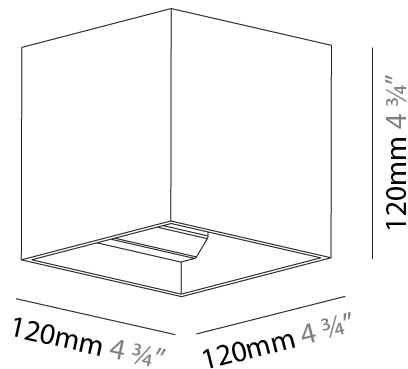

1. To build a product code in our configurator select the specify button on the base model # product page
2. To build a manual product code on this datasheet choose from the options listed below in blue font and add the suffix to the base model #

GENERAL

Series: Dice
Subseries: Dice
Brand: Prolicht
Division: Architectural
Mounting Type: Surface
Mounting Location: Wall
Subcategory: Ambient

PHYSICAL

Shape: Cube
Length (mm): 120
Length (in): 4 3/4
Height (mm): 120
Depth (mm): 120
Height (in): 4 3/4
Depth (in): 4 3/4
Light Distribution: Direct / Indirect
Weight (kg): 0.909
Weight (lbs): 2.0
Fixture Finish: [SSR / BKV / CWI / CRY / HAB / UFT / ITA / RUA / FTG / MYG / LOD / PUS / FRO / FUP / KIA / POP / BLS / SPG / MEY / GOH / GUM / CHC / COM / ABZ / JAG / OBR / MOS / ROR](#)
Fixture Material: Aluminum

ELECTRICAL

Lamp Type: LED (Zhaga Standard)
Input Wattage (W): 7.7
Total Output Wattage (W): 7
Dimming: Non-Dimmable
Driver Included: Yes
Driver Location: Integrated
Driver Type: Constant Current
Driver Class: Class 2
Input Voltage (V): 120
Constant Current (MA): 350
Upon Request: Remote: 0-10Vdc Dimming / Phase Dimming @120Vac only / Non-dimming 120/277Vac

LED

Color Temperature (°K): [2700 / 3000 / 3500 / 4000](#)
Max. Delivered Lumen (lm): 220 / 230 / 235 / 240
CRI: >90 CRI
Efficiency (%): 37
Lamp Life (hrs): 50000

OPTICAL

RATINGS AND CERTIFICATIONS

Certified By: Certified for North American Standards
IP rating: IP20